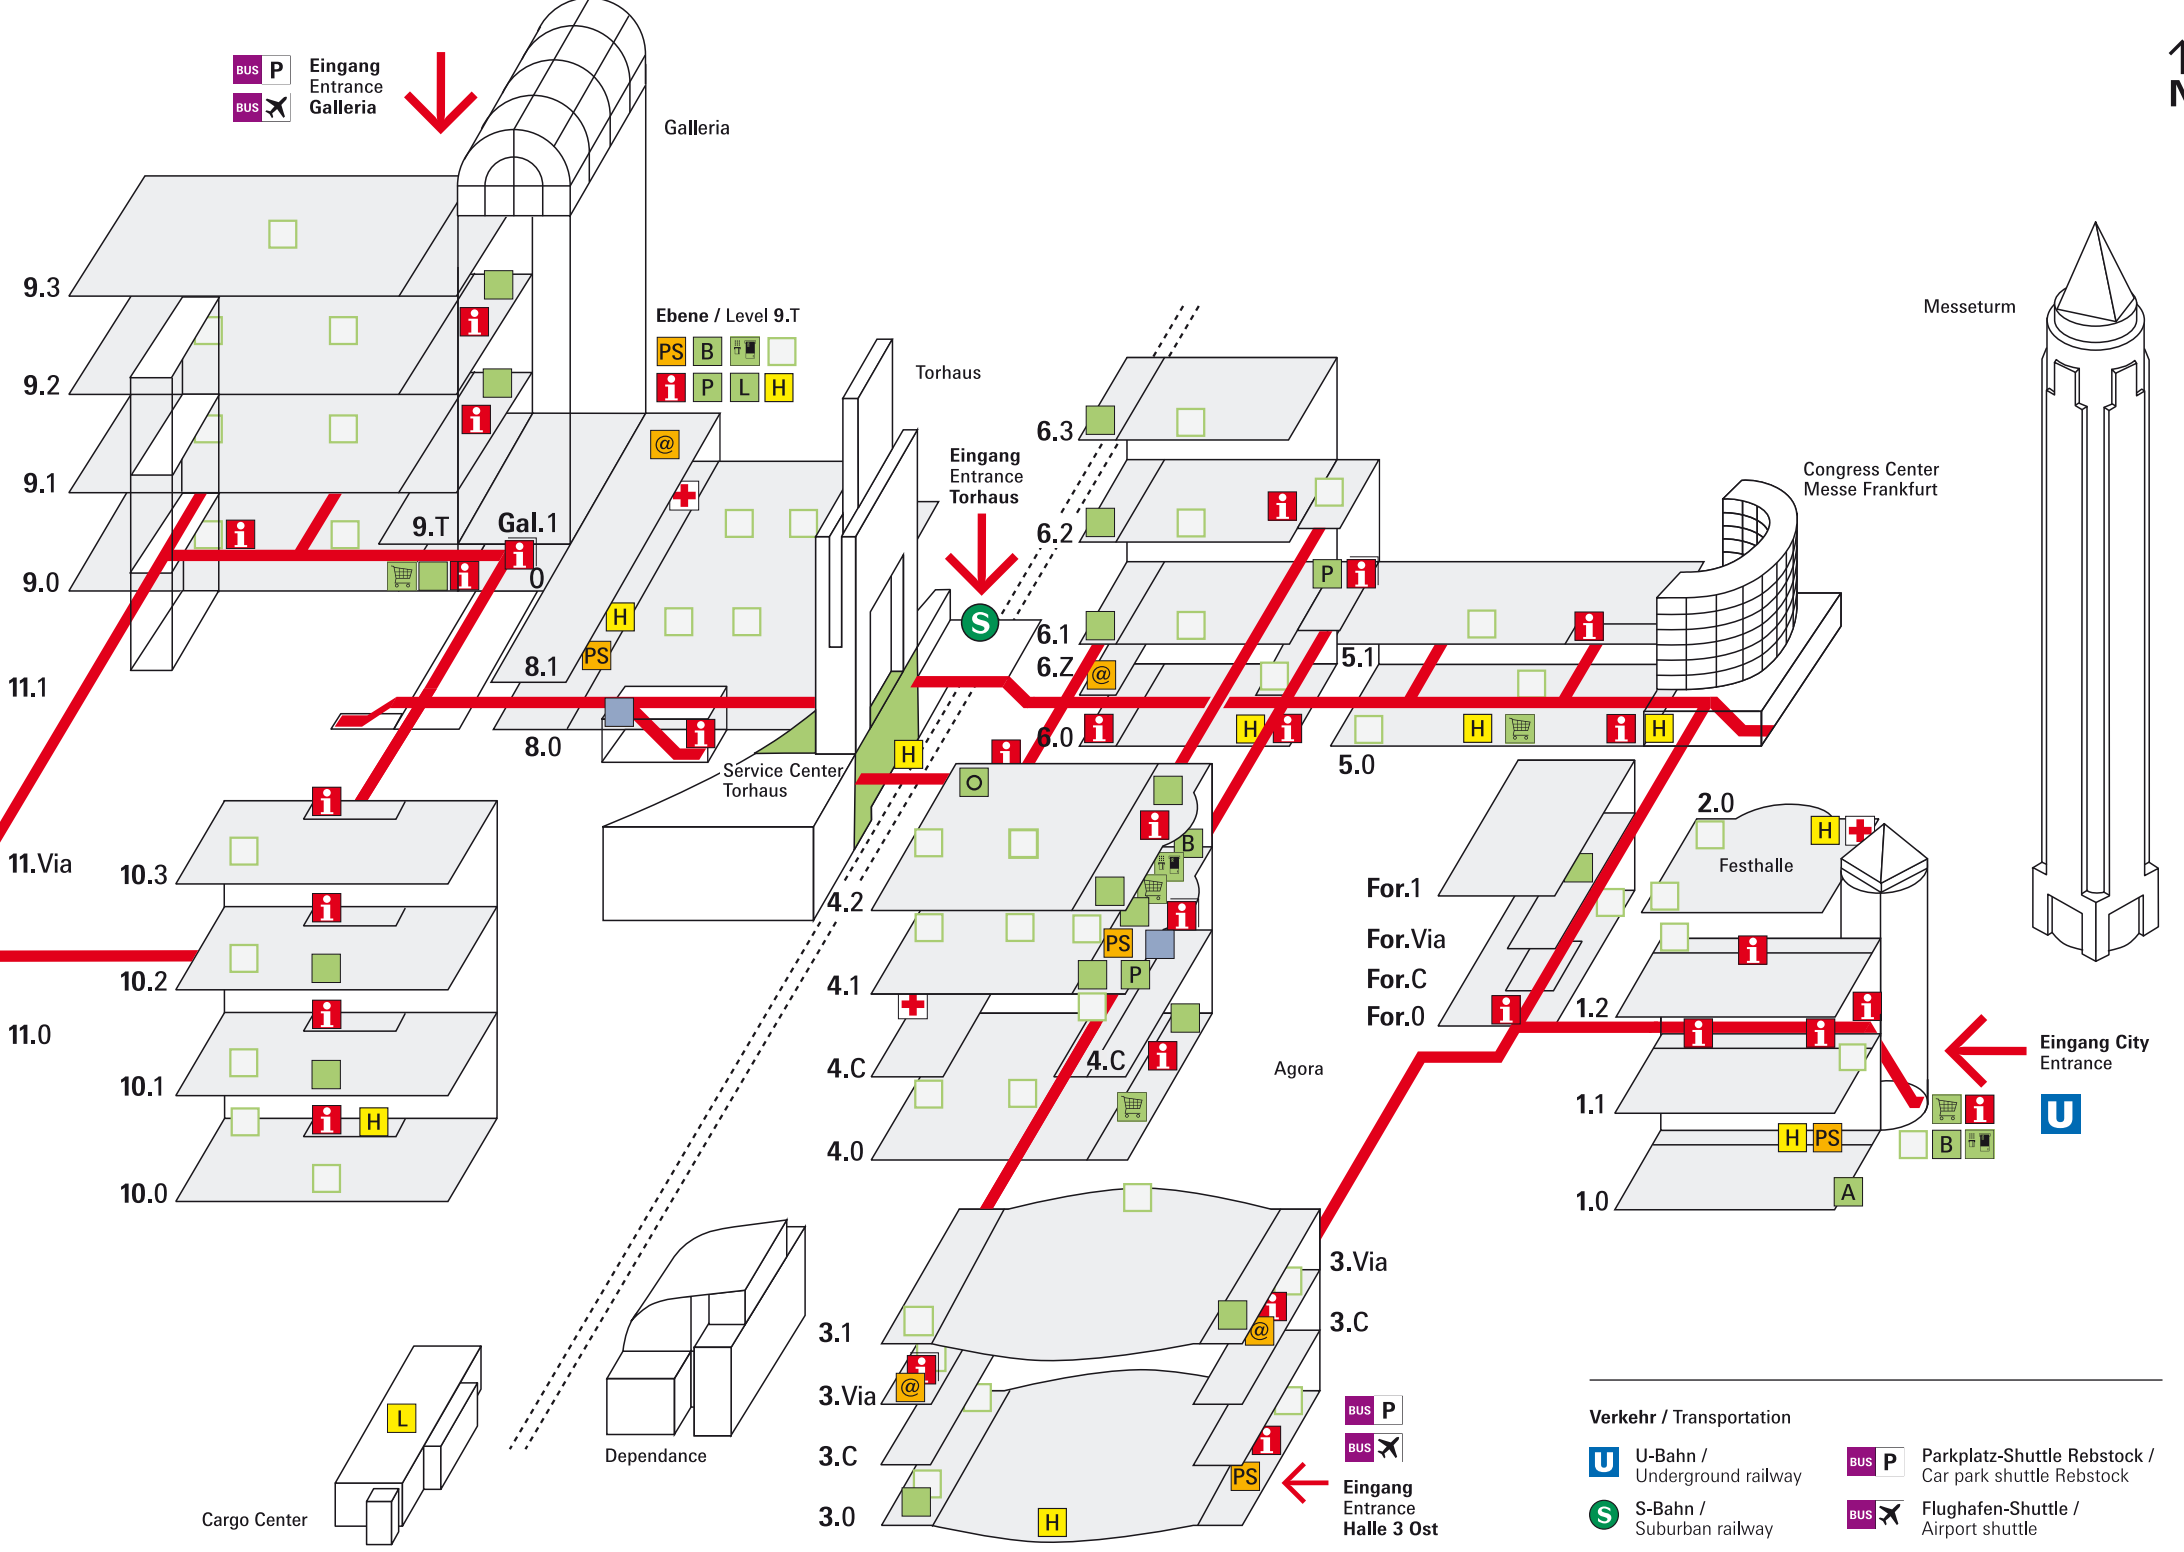

Services_Gelaende_03_11

- Verkehr / Transportation**
- U-Bahn / Underground railway
 - S-Bahn / Suburban railway
 - Parkplatz-Shuttle Rebstock / Car park shuttle Rebstock
 - Flughafen-Shuttle / Airport shuttle

- | | | | | | | | | |
|--|---------------|--|--|--------------|--------------------------|-------------------------------------|-------------------------------------|---|
| Chapel | Information | Objektleitung / Trade Fair Management | Restaurant | Café Bar | net-line | Fairshop | Pin Print Service | Messevermittlung der Agentur für Arbeit / Employment office |
| Friseur, Drogerie / Hairdresser, Chemist | Kindergarten | Pin Print Service | Zeitungen / Newspapers | Restaurant | Zeitungen / Newspapers | Information | Hallenmanager / Hall manager | |
| Fundbüro / Lost and found | Meeting Point | Postservice/Kurierdienst / Postal and courier services | Zimmerreservierung / Room Reservations | Tulip Lounge | Geldautomat / Cash Point | Sanitätsstation / First aid station | Logistikservice / Logistic services | |
| Geldautomat / Cash point | Market | Press Center | | Minimarket | Bank | Polizei / Police | Speditionen / Forwarding | Zoll / Customs |